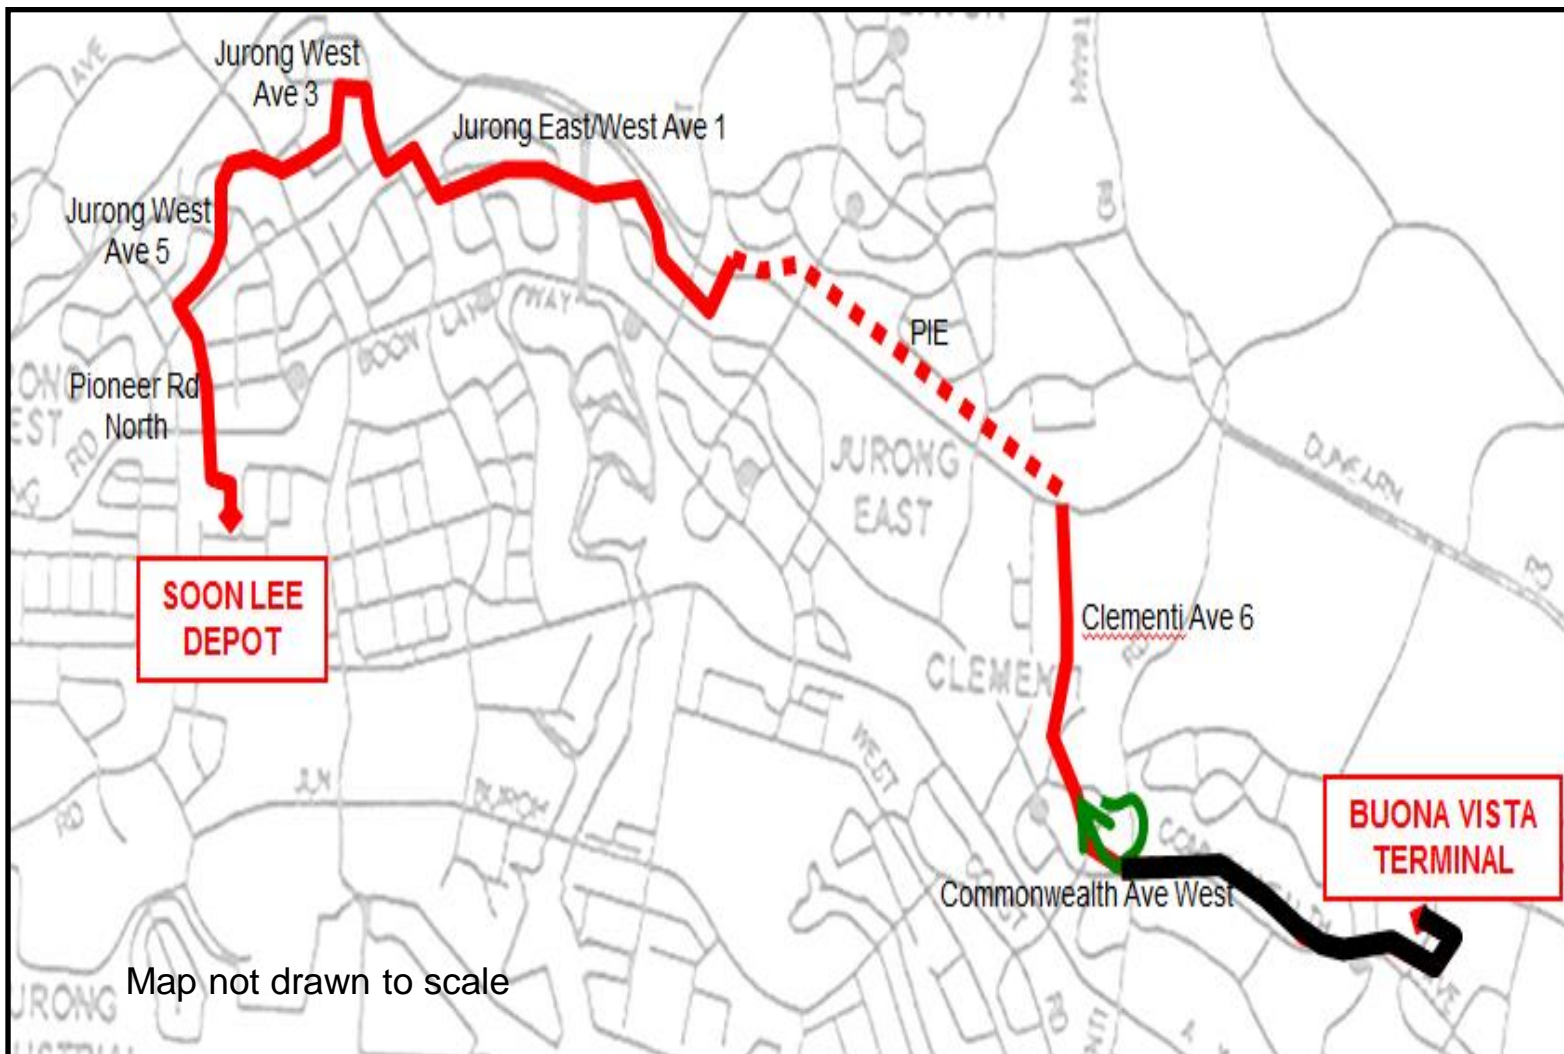

### LAST CALLING BUS-STOP BEFORE DIVERSION

ROAD NAME	BUS-STOP CODE	BUS-STOP DESCRIPTION
COMMONWEALTH AVE WEST	17189	BLK 317

### FIRST CALLING BUS-STOP AFTER DIVERSION

ROAD NAME	BUS-STOP CODE	BUS-STOP DESCRIPTION
COMMONWEALTH AVE WEST	17161	OPP BLK 329

**Legend**

- Normal Route – —
- Diverted Route – —
- Road Closure – —

We apologise for any inconvenience caused.